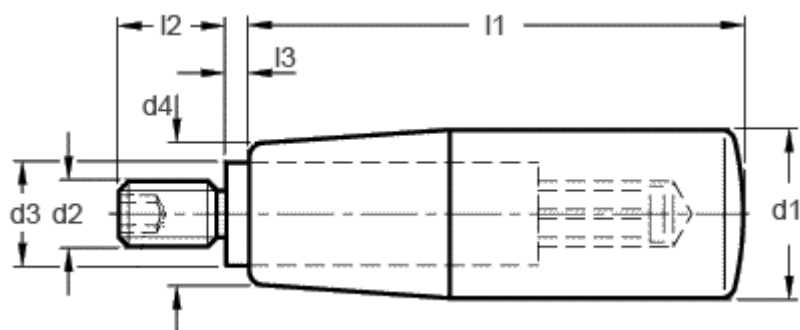

Article number: 20121430A

Description: E+G Revolving handle
GN 598-KT-26-3/8x16

Measures

d1 = 26

d2 = 3/8x16

d3 = 13

d4 = 21

l1 = 80

l2 = 16

l3 = 2.5